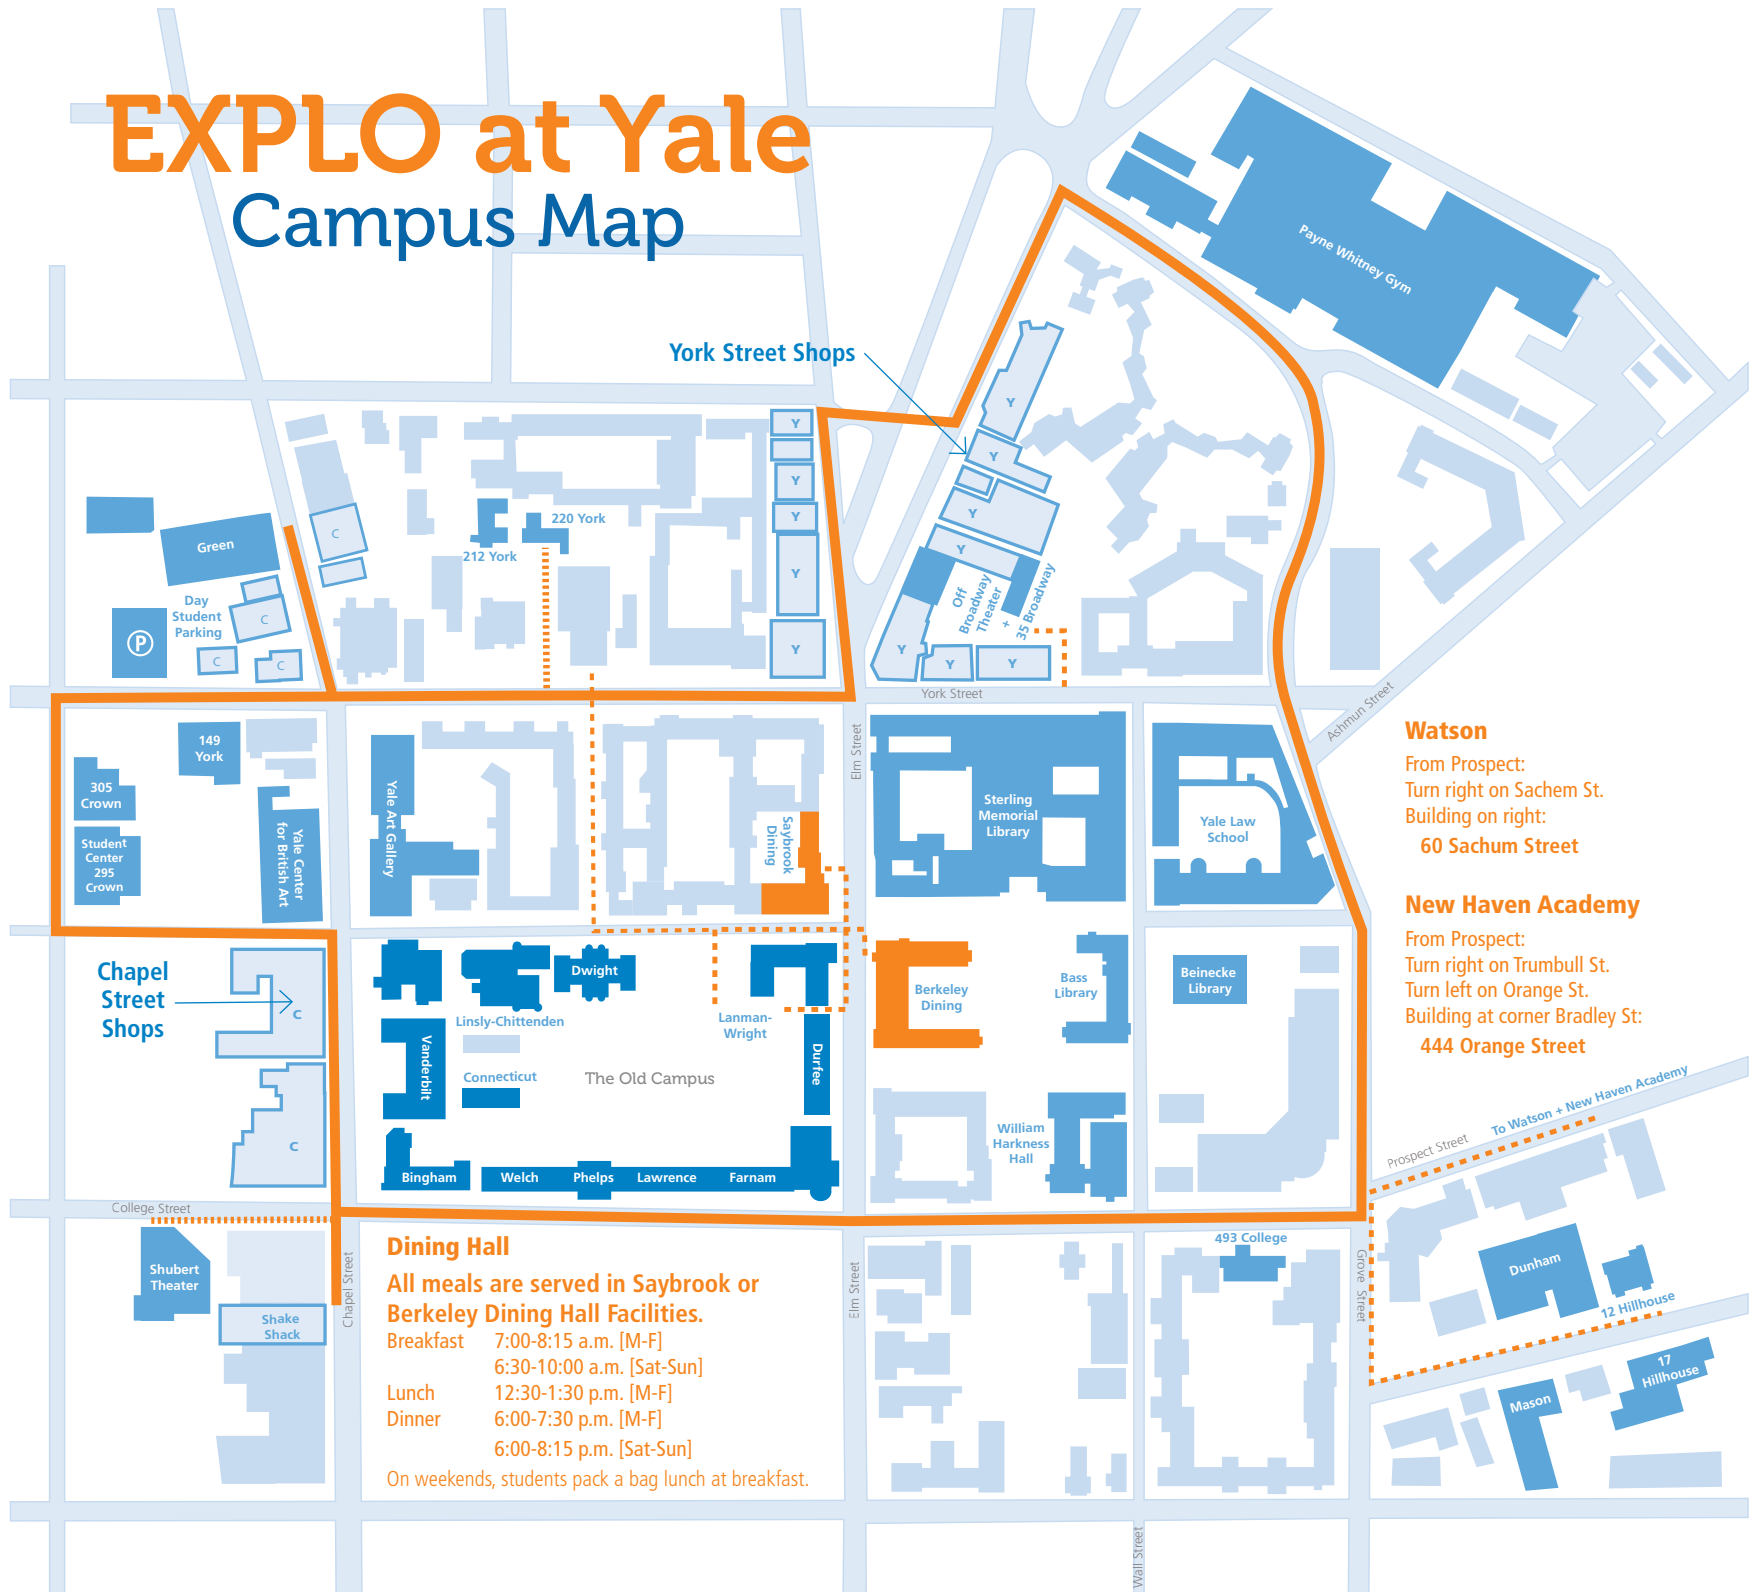

EXPLO at Yale

Campus Map

York Street Shops

Chapel Street Shops

Watson

From Prospect:
Turn right on Sachem St.
Building on right:
60 Sachum Street

New Haven Academy

From Prospect:
Turn right on Trumbull St.
Turn left on Orange St.
Building at corner Bradley St:
444 Orange Street

Dining Hall

All meals are served in Saybrook or Berkeley Dining Hall Facilities.

Breakfast 7:00-8:15 a.m. [M-F]
6:30-10:00 a.m. [Sat-Sun]
Lunch 12:30-1:30 p.m. [M-F]
Dinner 6:00-7:30 p.m. [M-F]
6:00-8:15 p.m. [Sat-Sun]

On weekends, students pack a bag lunch at breakfast.